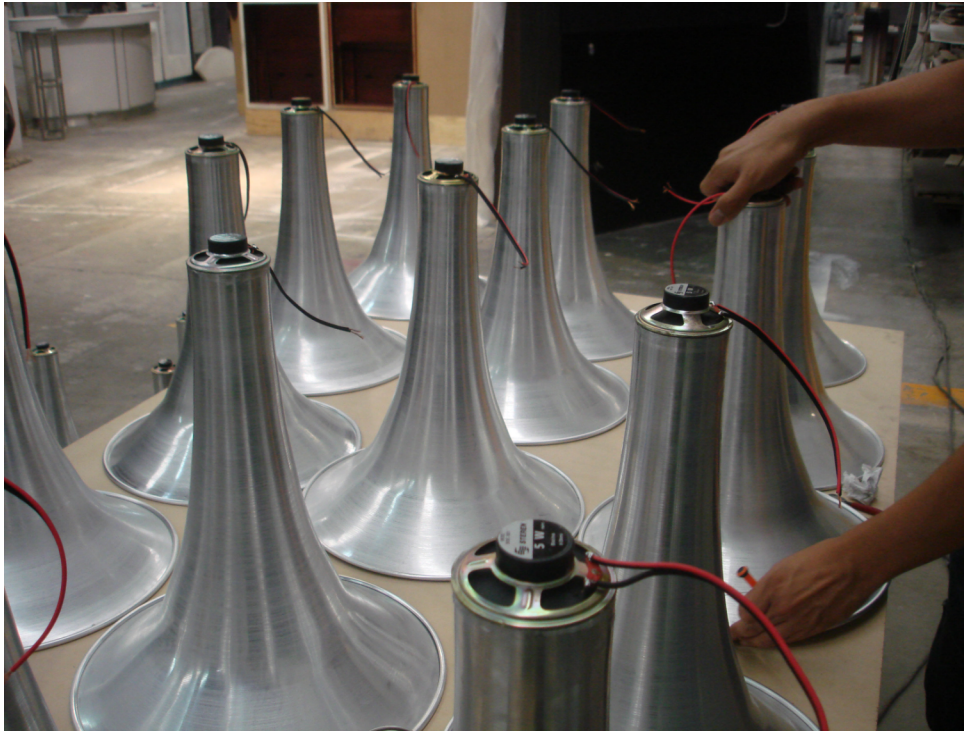

Plataforma sonora. 30 relojes de cuerda, 2012

Metal structure, aluminium trumpets speakers and three amplifiers. 9.00 x 1.50 mts

The piece is 9 mts height, by 1.10 mts. of diameter when the aluminum trumpets are already assembled to the metal structure, and weights 100 kilogrames.

The overall metal structure is composed by three parts (3.00 mts x 30 cms each), and attached together with bolts and nuts.

Each trumpet is attached to the metal structure with a clamp which fits exactly to the central triangle of the piramidal structure. So the clamps works as holder up for the trumpets and for determine its exact spot.

Before placing the trumpets it's important to check that the speakers are placed on their site, at the mouth of the trumpet. The clamps when are placed, also secure the speakers in place.

The metal structure has to be assembled before attaching the trumpets with the clamps. In order to facilitate positioning the trumpets it is convenient to set the structure in a horizontal position over sawhorses. Once the trumpets were placed, the next step would be passing the speaker wires through the center of the structure and make the connections following the labels instructions.

The piece has its own equipment:

48 speakers, three mono amplifiers, and a CD player.

Each amplifier corresponds to one line of speakers of each side of the structure.

The sound piece is a product of the sound of 35 antique alarm clocks. Every clock was recorded in the studio, and then they were mixed as layers which merge into a single channel composition.