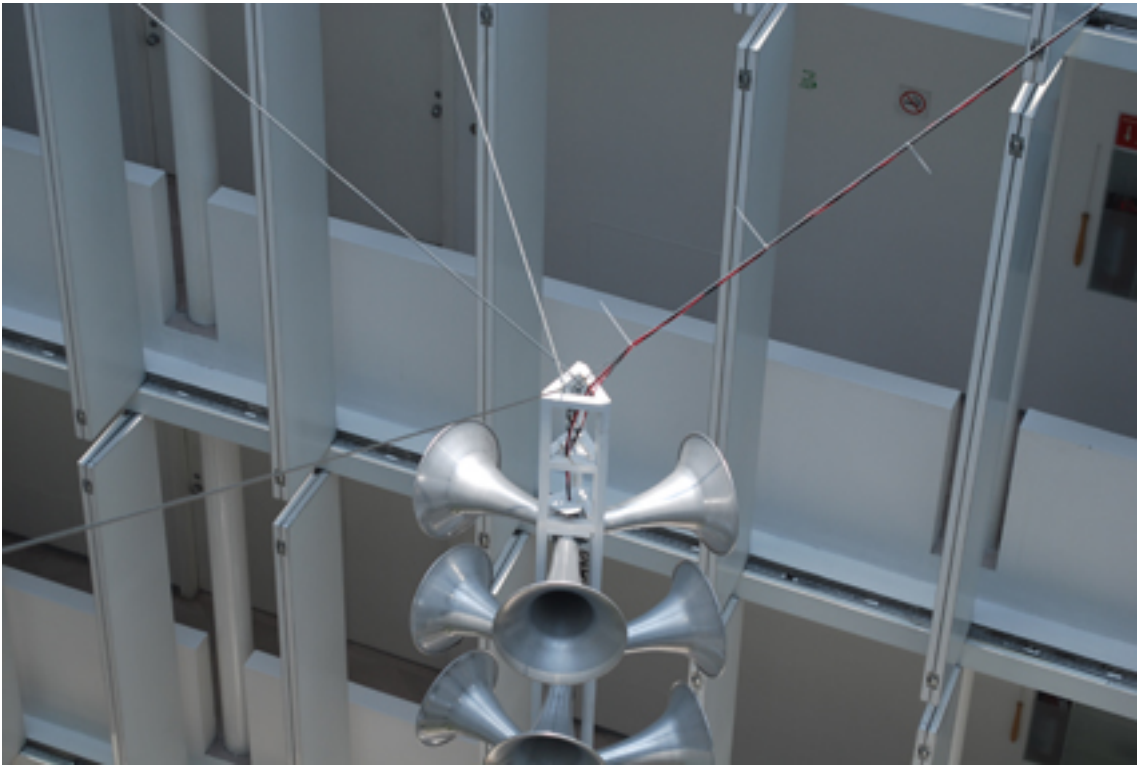

The overall metal structure is composed by three parts (3.00 mts x 30 cms each), and attached together with bolts and nuts.

Each trumpet is attached to the metal structure with a clamp which fits exactly to the central triangle of the piramidal structure. So the clamps works as holder up for the trumpets and for determine its exact spot.

Before placing the trumpets it's important to check that the speakers are placed on their site, at the mouth of the trumpet. The clamps when are placed, also secure the speakers in place.

The metal structure has to be assembled before attaching the trumpets with the clamps. In order to facilitate positioning the trumpets it is convenient to set the structure in a horizontal position over sawhorses. Once the trumpets were placed, the next step would be passing the speaker wires through the center of the structure and make the connections following the labels instructions.

The piece was designed to be hung. It has a hook welded at the top side of the structure. There is not need to use a crane to place it. It can be raised from the floor pulling up from four spots using steel cable, and once in position tighten it with turnbuckles.

The piece has its own equipment:

48 speakers, three mono amplifiers, and a CD player.

Each amplifier corresponds to one line of speakers of each side of the structure.

The sound piece is a product of the sound of 35 antique alarm clocks. Every clock was recorded in the studio, and then they were mixed as layers which merge into a single channel composition.